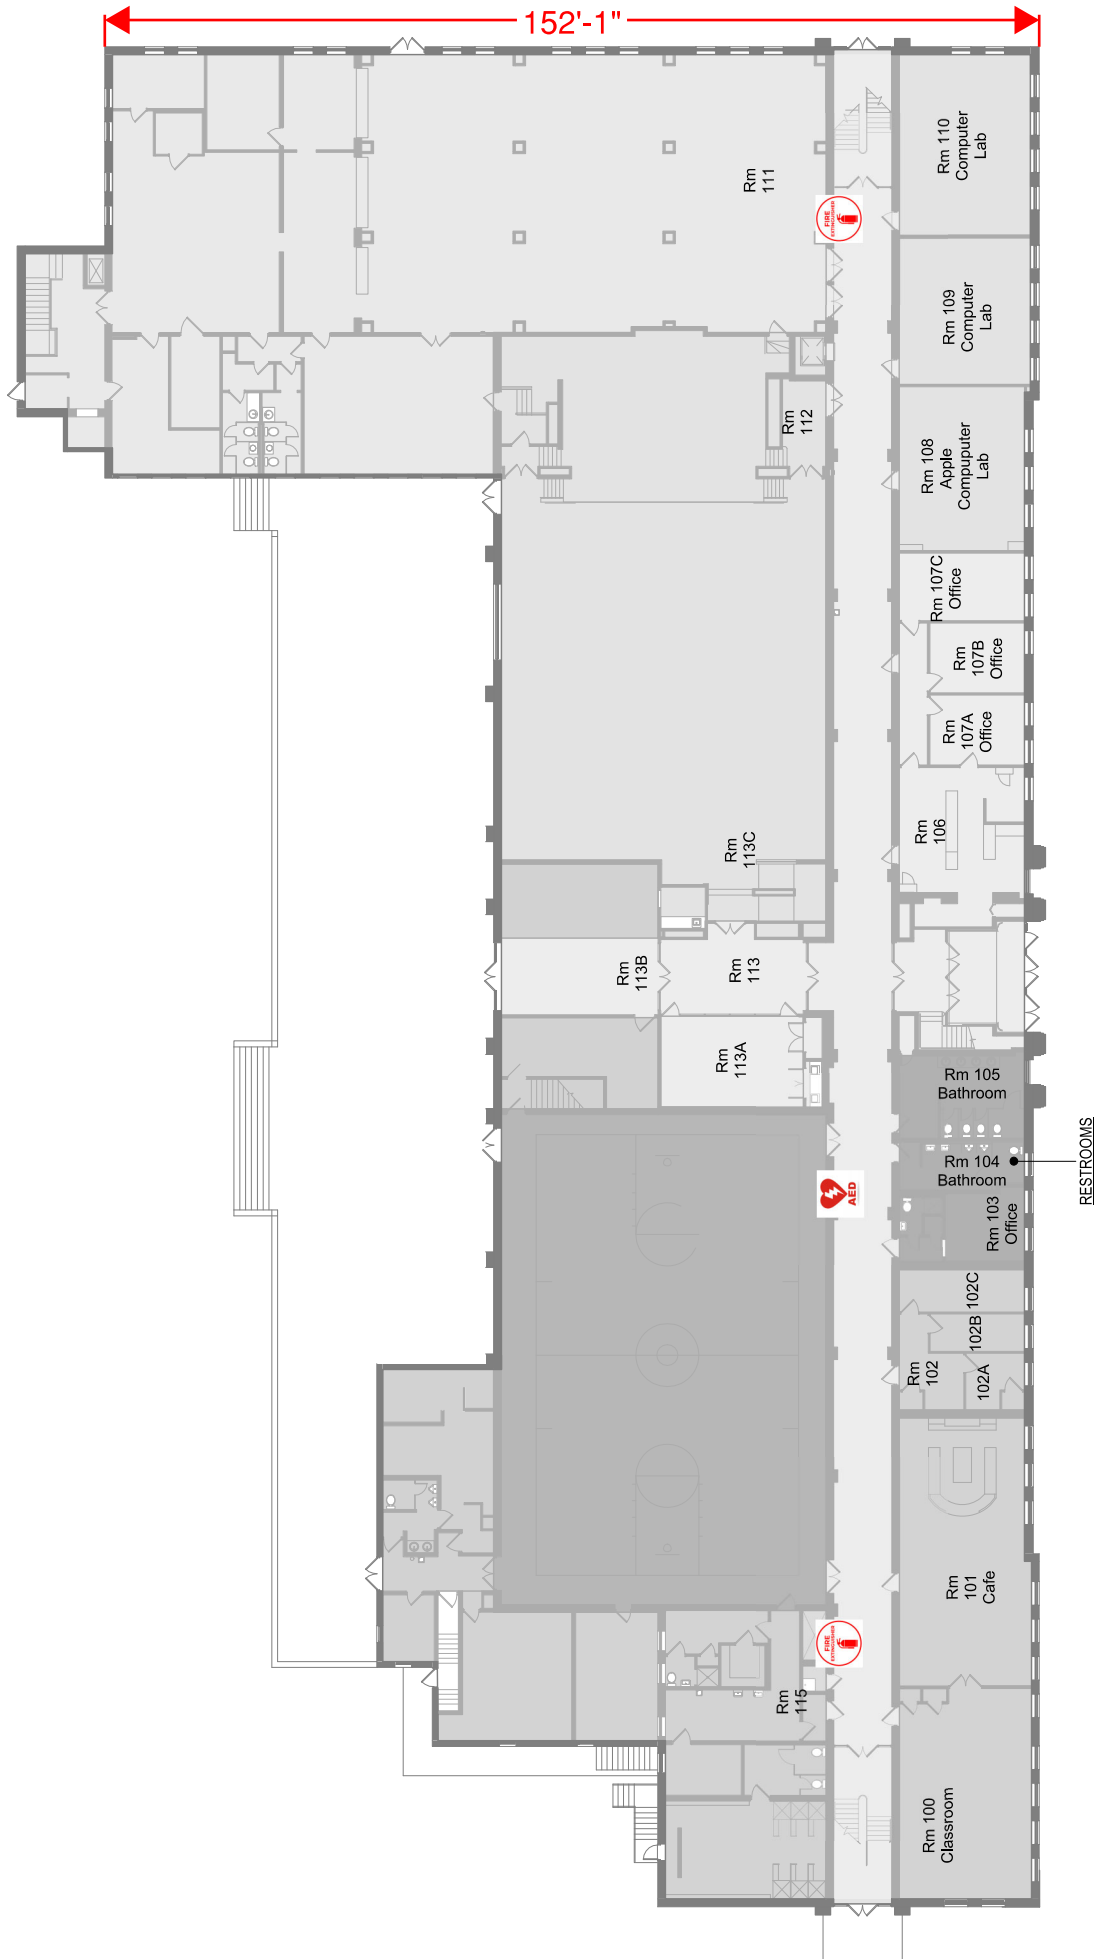

152'-4"

204'-2"

304'-1"

Erie county Community College (west)
 2403 West 8th Street, Erie PA 16505

First Floor Level

NOT TO SCALE
 Prepared by: Chris Ray 7/5/24