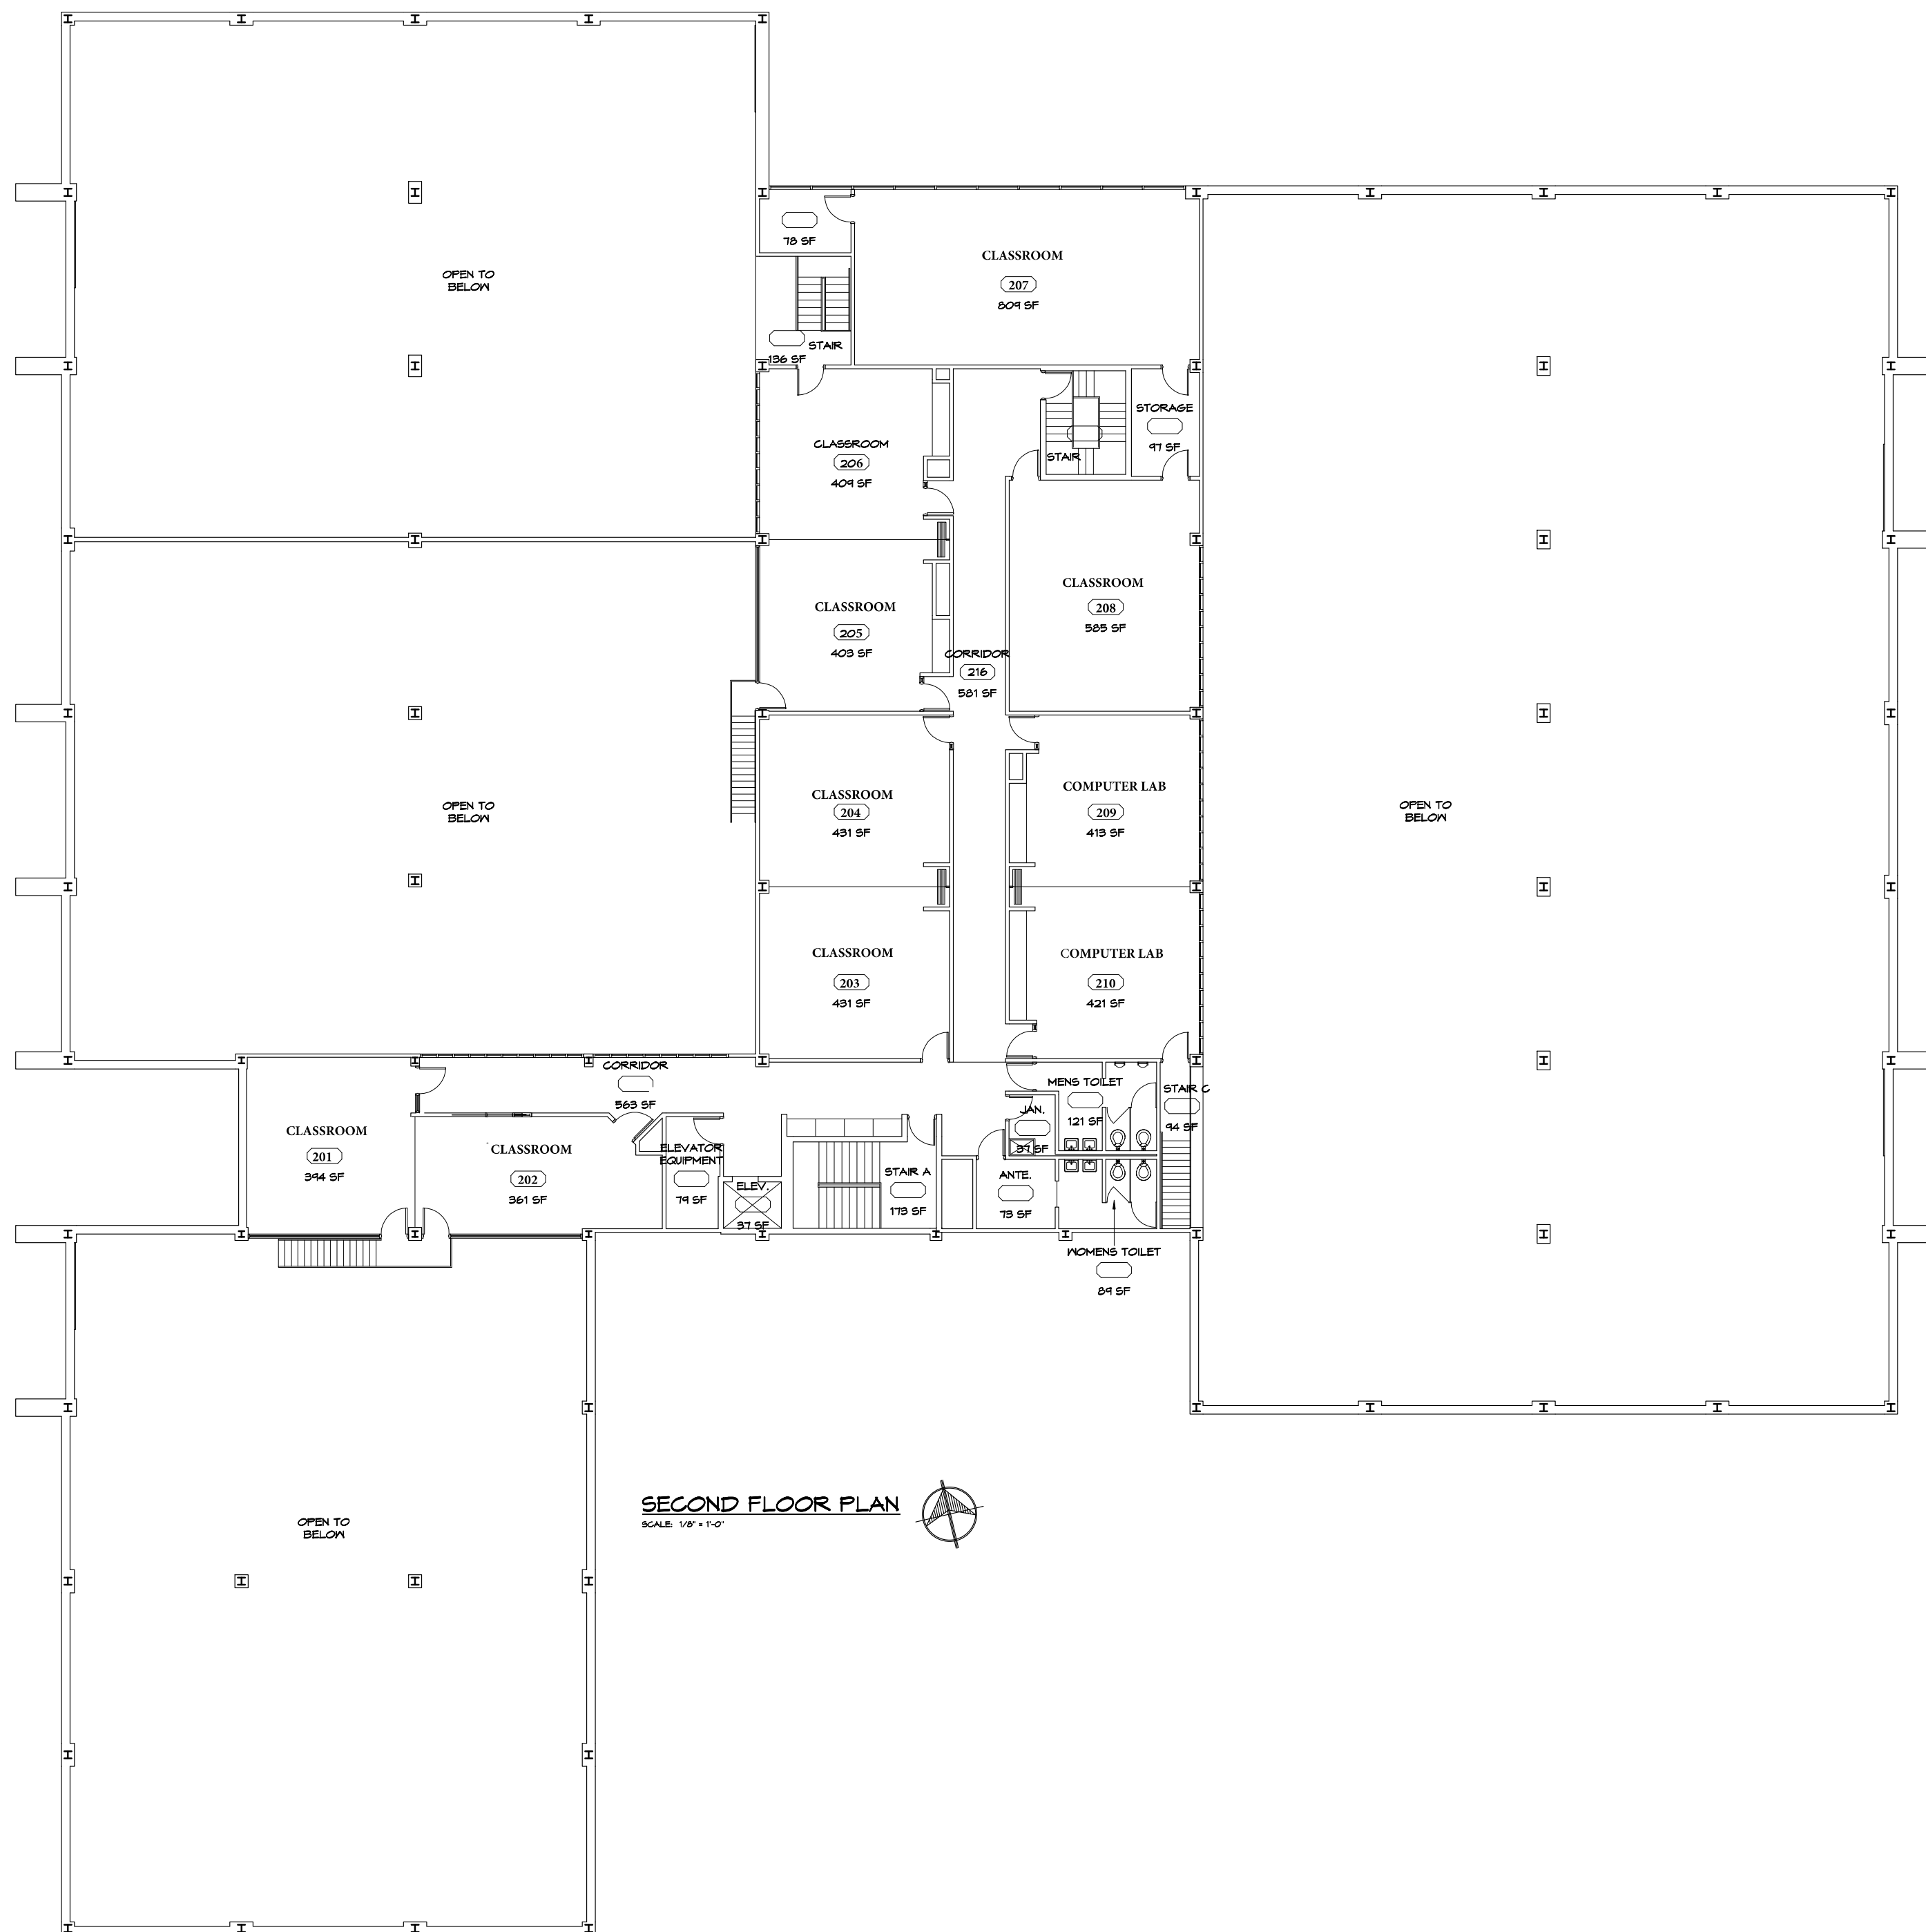

EXISTING

Regional Skill Center

For
ERIE COUNTY TECHNICAL SCHOOL
8500 OLIVER ROAD ERIE, PA 16509 - 4697

SHEET NAME
FIRST FLOOR PLAN

REVISIONS

NO.	DESCRIPTION	DATE

DECEMBER 2008

A100

9/27/01 1:48:32 PM

SECOND FLOOR PLAN

SCALE: 1/8" = 1'-0"

EXISTING

Regional Skill Center

For
 ERIE COUNTY TECHNICAL SCHOOL
 8500 OLIVER ROAD ERIE, PA 16509 - 4697

SHEET NAME

SECOND FLOOR PLAN